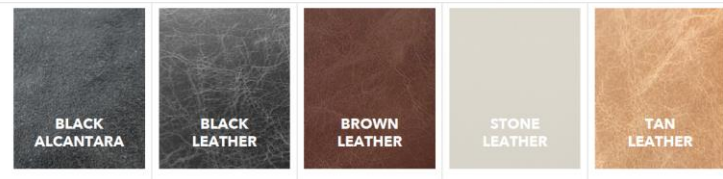

Frame options:

BLACK (SATIN)
RAL 9011

TEXTURED BLACK (MATT)
3730-T

JET BLACK (RIPPLE OR GLOSS)
RAL 9005

CLEAR COAT

WHITE METALLIC (MATT)
27703

WHITE (RIPPLE OR GLOSS)
RAL 9003

GUNMETAL (SATIN)
SW204G

PINK (GLOSS)
RAL 4003

HOT PINK (SATIN)
PANTONE 226

BRIGHT RED (RIPPLE OR GLOSS)
RAL 3020

WATSON RED (RIPPLE OR GLOSS)
RAL 3003

DARK GREEN (GLOSS)
RAL 6001

GREEN (GLOSS)
RAL 6018

LIME GREEN (RIPPLE)
PANTONE 376

LIGHT BLUE (RIPPLE OR GLOSS)
RAL 5015

DARK BLUE (RIPPLE OR GLOSS)
RAL 5002

TURQUOISE (GLOSS)
RAL 5018

PURPLE (GLOSS)
5703-G

CHROME SILVER (GLOSS)
TLM-H220-G

GLOSS FINISH

RIPPLE FINISH

Upholstery and stitching options:

VINYL

REAL LEATHER

STITCH COLOUR OPTIONS

WATSON

Optional Extras ...